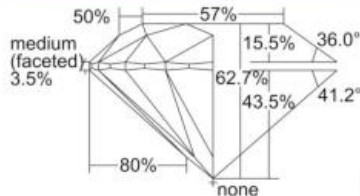

GIA®

FACSIMILE

GIA REPORT 2368830276

Verify this report at GIA.edu

GIA NATURAL DIAMOND DOSSIER®

January 02, 2021
GIA Report Number 2368830276
Shape and Cutting Style ..... Round Brilliant
Measurements ..... 4.07 - 4.09 x 2.56 mm

GRADING RESULTS

Carat Weight ..... 0.26 carat
Color Grade ..... E
Clarity Grade VS1
Cut Grade ..... Excellent

ADDITIONAL GRADING INFORMATION

Polish ..... Excellent
Symmetry ..... Excellent
Fluorescence ..... None
Clarity Characteristics ..... Cloud, Needle, Pinpoint
Inscription(s): GIA 2368830276

PROPORTIONS

Profile to actual proportions

GRADING SCALES

GIA
COLOR
SCALE

Colorless	D
	E
	F
	G
	H
	I
	J
	K
Faint	L
	M
	N
	O
	P
	q
	R
	S
	T
	U
	V
	W
	X
	Y
Light	Z

GIA
CLARITY
SCALE

Internally Flawless	FLAWLESS
	INTERNALLY FLAWLESS
Very Slightly Included	VVS₁
	VVS₂
Slightly Included	VS₁
	VS₂
Substantially Included	SI₁
	SI₂
Included	I₁
	I₂
	I₃

GIA
CUT
SCALE

Excellent
Very Good
Good
Fair
Poor