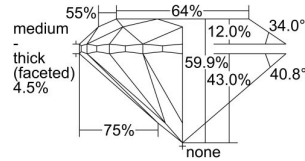

GIA®

FACSIMILE

GIA REPORT 6213631173

Verify this report at GIA.edu

GIA NATURAL DIAMOND DOSSIER®

April 27, 2021
GIA Report Number 6213631173
Shape and Cutting Style ..... Round Brilliant
Measurements ..... 5.09 - 5.13 x 3.06 mm

GRADING RESULTS

Carat Weight ..... 0.50 carat
Color Grade ..... D
Clarity Grade S11
Cut Grade ..... Very Good

ADDITIONAL GRADING INFORMATION

Polish ..... Very Good
Symmetry ..... Good
Fluorescence ..... Faint
Clarity Characteristics ..... Crystal, Cloud
Inscription(s): GIA 6213631173

PROPORTIONS

Profile to actual proportions

GRADING SCALES

GIA COLOR SCALE	GIA CLARITY SCALE	GIA CUT SCALE	
D	FLAWLESS	EXCELLENT	
E	INTERNALLY FLAWLESS		
F		VVS₁	VERY GOOD
G	VVS₂		
H	VS₁	GOOD	
I	VS₂		
J	S1₁	FAIR	
K	S1₂		
L	I₁	POOR	
M	I₂		
N	I₃		
O			
P			
Q			
R			
S			
T			
U			
V			
W			
X			
Y			
Z