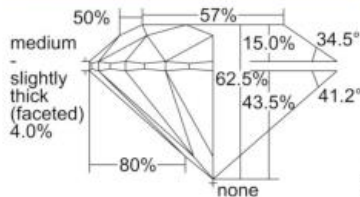

GIA®

FACSIMILE

GIA REPORT 2357733498

Verify this report at GIA.edu

GIA NATURAL DIAMOND DOSSIER®

August 10, 2020
GIA Report Number 2357733498
Shape and Cutting Style ..... Round Brilliant
Measurements ..... 4.08 - 4.09 x 2.55 mm

GRADING RESULTS

Carat Weight ..... 0.26 carat
Color Grade ..... D
Clarity Grade VS1
Cut Grade ..... Excellent

ADDITIONAL GRADING INFORMATION

Polish ..... Excellent
Symmetry ..... Excellent
Fluorescence ..... None
Clarity Characteristics ..... Cloud, Needle
Inscription(s): GIA 2357733498

PROPORTIONS

GRADING SCALES

GIA COLOR SCALE	GIA CLARITY SCALE	GIA CUT SCALE
D	FLAWLESS	EXCELLENT
E	INTERNALLY FLAWLESS	
F		
G	VVS₁	VERY GOOD
H	VVS₂	
I	VS₁	GOOD
J	VS₂	
K	SI₁	FAIR
L	SI₂	
M	I₁	
N	I₂	POOR
P	I₃	
Q		
R		
S		
T		
U		
V		
W		
X		
Y		
Z