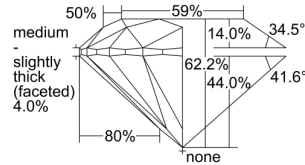

GIA®

FACSIMILE

GIA REPORT 3355992186

Verify this report at GIA.edu

GIA NATURAL DIAMOND DOSSIER®

September 15, 2020
GIA Report Number 3355992186
Shape and Cutting Style ..... Round Brilliant
Measurements ..... 3.90 - 3.93 x 2.44 mm

GRADING RESULTS

Carat Weight ..... 0.23 carat
Color Grade ..... D
Clarity Grade VS1
Cut Grade ..... Excellent

ADDITIONAL GRADING INFORMATION

Polish ..... Excellent
Symmetry ..... Excellent
Fluorescence ..... None
Clarity Characteristics ..... Crystal, Pinpoint
Inscription(s): GIA 3355992186

PROPORTIONS

Profile to actual proportions

GRADING SCALES

GIA COLOR SCALE	GIA CLARITY SCALE	GIA CUT SCALE	
D	FLAWLESS	EXCELLENT	
E	INTERNALLY FLAWLESS		
F		VVS₁	VERY GOOD
G	VVS₂		
H	VS₁	GOOD	
I	VS₂		
J	SI₁	FAIR	
K	SI₂		
L	I₁	POOR	
M	I₂		
N	I₃		
O			
P			
Q			
R			
S			
T			
U			
V			
W			
X			
Y			
Z