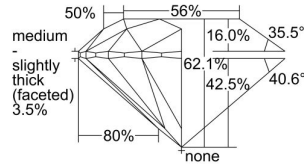

GIA®

FACSIMILE

GIA REPORT 6382782951

Verify this report at GIA.edu

GIA NATURAL DIAMOND DOSSIER®

May 25, 2021
GIA Report Number 6382782951
Shape and Cutting Style ..... Round Brilliant
Measurements ..... 4.07 - 4.08 x 2.53 mm

GRADING RESULTS

Carat Weight ..... 0.26 carat
Color Grade ..... E
Clarity Grade VVS2
Cut Grade ..... Excellent

ADDITIONAL GRADING INFORMATION

Polish ..... Excellent
Symmetry ..... Excellent
Fluorescence ..... Faint
Clarity Characteristics ..... Pinpoint
Inscription(s): GIA 6382782951

PROPORTIONS

Profile to actual proportions

GRADING SCALES

GIA COLOR SCALE	GIA CLARITY SCALE	GIA CUT SCALE
D	FLAWLESS	EXCELLENT
E	INTERNALLY FLAWLESS	
F	VVS₁	VERY GOOD
G		
H	VS₁	GOOD
I		
J	VS₂	FAIR
K		
L	SI₁	POOR
M		
N	I₁	
O		
P	I₂	
Q		
R	I₃	
S		
T		
U		
V		
W		
X		
Y		
Z