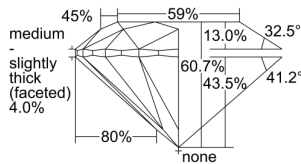

GIA®

FACSIMILE

GIA REPORT 6385491789

Verify this report at GIA.edu

GIA NATURAL DIAMOND DOSSIER®

April 28, 2021
GIA Report Number 6385491789
Shape and Cutting Style ..... Round Brilliant
Measurements ..... 4.13 - 4.15 x 2.52 mm

GRADING RESULTS

Carat Weight ..... 0.26 carat
Color Grade ..... F
Clarity Grade VVS2
Cut Grade ..... Excellent

ADDITIONAL GRADING INFORMATION

Polish ..... Excellent
Symmetry ..... Excellent
Fluorescence ..... Faint
Clarity Characteristics ..... Cloud, Pinpoint
Inscription(s): GIA 6385491789

PROPORTIONS

Profile to actual proportions

GRADING SCALES

GIA COLOR SCALE	GIA CLARITY SCALE	GIA CUT SCALE
D	FLAWLESS	EXCELLENT
E	INTERNALLY FLAWLESS	
F	VVS₁	VERY GOOD
G		
H	VS₁	GOOD
I		
J	VS₂	FAIR
K		
L	SI₁	POOR
M		
N	I₁	
O		
P	I₂	
Q		
R	I₃	
S		
T		
U		
V		
W		
X		
Y		
Z