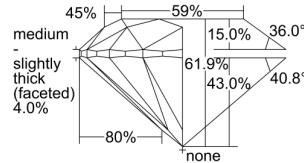

GIA®

FACSIMILE

GIA REPORT 6382597455

Verify this report at GIA.edu

GIA NATURAL DIAMOND DOSSIER®

May 07, 2021
GIA Report Number 6382597455
Shape and Cutting Style ..... Round Brilliant
Measurements ..... 4.01 - 4.03 x 2.49 mm

GRADING RESULTS

Carat Weight ..... 0.25 carat
Color Grade ..... E
Clarity Grade VVS2
Cut Grade ..... Excellent

ADDITIONAL GRADING INFORMATION

Polish ..... Excellent
Symmetry ..... Excellent
Fluorescence ..... None
Clarity Characteristics..... Needle, Pinpoint, Cloud
Inscription(s): GIA 6382597455

PROPORTIONS

Profile to actual proportions

GRADING SCALES

GIA COLOR SCALE	GIA CLARITY SCALE	GIA CUT SCALE	
D	FLAWLESS	EXCELLENT	
E	INTERNALLY FLAWLESS		
F		VVS₁	VERY GOOD
G	VVS₂		
H	VS₁	GOOD	
I	VS₂		
J	SI₁	FAIR	
K	SI₂		
L	I₁	POOR	
M	I₂		
N	I₃		
O			
P			
Q			
R			
S			
T			
U			
V			
W			
X			
Y			
Z