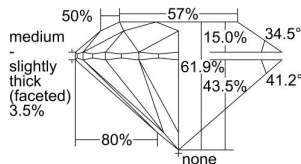

GIA®

FACSIMILE

GIA REPORT 2387594768

Verify this report at GIA.edu

GIA NATURAL DIAMOND DOSSIER®

May 07, 2021
GIA Report Number 2387594768
Shape and Cutting Style ..... Round Brilliant
Measurements ..... 3.88 - 3.90 x 2.41 mm

GRADING RESULTS

Carat Weight ..... 0.22 carat
Color Grade ..... D
Clarity Grade VVS2
Cut Grade ..... Excellent

ADDITIONAL GRADING INFORMATION

Polish ..... Excellent
Symmetry ..... Excellent
Fluorescence ..... None
Clarity Characteristics ..... Pinpoint
Inscription(s): GIA 2387594768

PROPORTIONS

Profile to actual proportions

GRADING SCALES

GIA COLOR SCALE	GIA CLARITY SCALE	GIA CUT SCALE	
D	FLAWLESS	EXCELLENT	
E	INTERNALLY FLAWLESS		
F		VVS₁	VERY GOOD
G	VVS₂		
H	VS₁	GOOD	
I	VS₂		
J	SI₁	FAIR	
K	SI₂		
L	I₁	POOR	
M	I₂		
N	I₃		
O			
P			
Q			
R			
S			
T			
U			
V			
W			
X			
Y			
Z