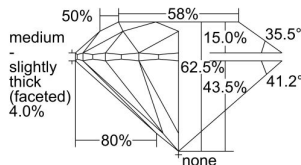

GIA®

FACSIMILE

GIA REPORT 7386525821

Verify this report at GIA.edu

GIA NATURAL DIAMOND DOSSIER®

May 01, 2021
GIA Report Number 7386525821
Shape and Cutting Style ..... Round Brilliant
Measurements ..... 3.96 - 3.98 x 2.48 mm

GRADING RESULTS

Carat Weight ..... 0.24 carat
Color Grade ..... D
Clarity Grade VVS2
Cut Grade ..... Excellent

ADDITIONAL GRADING INFORMATION

Polish ..... Excellent
Symmetry ..... Excellent
Fluorescence ..... None
Clarity Characteristics..... Needle, Pinpoint
Inscription(s): GIA 7386525821

PROPORTIONS

Profile to actual proportions

GRADING SCALES

GIA COLOR SCALE

COLORESS	D
	E
	F
	G
	H
	I
	J
NEAR COLORESS	K
	L
FLEET	M
	N
	O
	P
	Q
VERY LIGHT	R
	S
	T
	U
	V
	W
	X
	Y
LIGHT	Z

GIA CLARITY SCALE

VERY VERY SLIGHTLY INCLUDED	FLAWLESS
	INTERNALLY FLAWLESS
VERY SLIGHTLY INCLUDED	VVS₁
	VVS₂
SLIGHTLY INCLUDED	VS₁
	VS₂
INCLUDED	SI₁
	SI₂
	I₁
	I₂
	I₃

GIA CUT SCALE

EXCELLENT
VERY GOOD
GOOD
FAIR
POOR