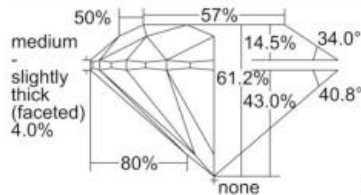

GIA®

FACSIMILE

GIA REPORT 1385348393

Verify this report at GIA.edu

GIA NATURAL DIAMOND DOSSIER®

May 15, 2021
GIA Report Number 1385348393
Shape and Cutting Style ..... Round Brilliant
Measurements ..... 3.86 - 3.88 x 2.37 mm

GRADING RESULTS

Carat Weight ..... 0.21 carat
Color Grade ..... F
Clarity Grade VVS2
Cut Grade ..... Excellent

ADDITIONAL GRADING INFORMATION

Polish ..... Excellent
Symmetry ..... Excellent
Fluorescence ..... None
Clarity Characteristics ..... Cloud, Pinpoint
Inscription(s): GIA 1385348393

PROPORTIONS

GRADING SCALES

GIA COLOR SCALE	GIA CLARITY SCALE	GIA CUT SCALE	
D	FLAWLESS	EXCELLENT	
E	INTERNALLY FLAWLESS		
F			VVS₁
G	VVS₂		
H	VS₁	VERY GOOD	
I		VS₂	
J	VS₁	GOOD	
K			VS₂
L	SI₁	FAIR	
M			SI₂
N	I₁		
P	I₂		
Q	I₃	POOR	
R			
S			
T			
U			
V			
W			
X			
Y			
Z