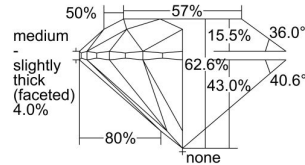

GIA®

FACSIMILE

GIA REPORT 1389980331

Verify this report at GIA.edu

GIA NATURAL DIAMOND DOSSIER®

June 28, 2021
GIA Report Number 1389980331
Shape and Cutting Style ..... Round Brilliant
Measurements ..... 5.68 - 5.70 x 3.56 mm

GRADING RESULTS

Carat Weight ..... 0.72 carat
Color Grade ..... G
Clarity Grade VS1
Cut Grade ..... Excellent

ADDITIONAL GRADING INFORMATION

Polish ..... Excellent
Symmetry ..... Excellent
Fluorescence ..... Faint
Clarity Characteristics..... Crystal, Needle, Pinpoint
Inscription(s): GIA 1389980331

PROPORTIONS

Profile to actual proportions

GRADING SCALES

GIA COLOR SCALE

COLOURLESS	D
	E
	F
	G
	H
	I
	J
NEAR COLOURLESS	K
	L
Faint	M
	N
	O
	P
Very Light	Q
	R
	S
	T
	U
	V
Light	W
	X
	Y
	Z

GIA CLARITY SCALE

FLAWLESS	EXCELLENT	
		FLAWLESS
INTERNALLY FLAWLESS	VERY GOOD	
		VVS₁
VVS₂		
VS₁	GOOD	
		VS₂
SI₁	FAIR	
		SI₂
I₁	POOR	
		I₂
		I₃

GIA CUT SCALE

EXCELLENT
VERY GOOD
GOOD
FAIR
POOR