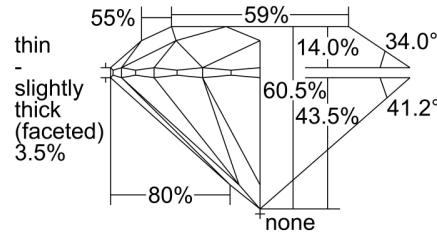

GIA NATURAL DIAMOND GRADING REPORT

May 27, 2021
GIA Report Number 6217715932
Shape and Cutting Style Round Brilliant
Measurements 6.58 - 6.65 x 4.00 mm

GRADING RESULTS

Carat Weight 1.07 carat
Color Grade G
Clarity Grade VS2
Cut Grade Excellent

ADDITIONAL GRADING INFORMATION

Polish Very Good
Symmetry Very Good
Fluorescence Medium Blue
Inscription(s): GIA 6217715932, 13539B

PROPORTIONS

Profile to actual proportions

CLARITY CHARACTERISTICS

KEY TO SYMBOLS*

- Crystal
- Pinpoint
- ▲ Natural
- ▲ Extra Facet

* Red symbols denote internal characteristics (inclusions). Green or black symbols denote external characteristics (blemishes). Diagram is an approximate representation of the diamond, and symbols shown indicate type, position, and approximate size of clarity characteristics. All clarity characteristics may not be shown. Details of finish are not shown.