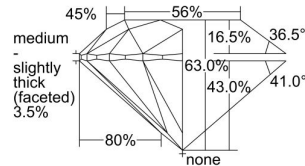

GIA®

FACSIMILE

GIA REPORT 6402020759

Verify this report at GIA.edu

GIA NATURAL DIAMOND DOSSIER®

August 18, 2021
GIA Report Number **6402020759**
Shape and Cutting Style ..... **Round Brilliant**
Measurements ..... **4.95 - 4.99 x 3.13 mm**

GRADING RESULTS

Carat Weight ..... **0.47 carat**
Color Grade ..... **H**
Clarity Grade **VVS2**
Cut Grade ..... **Excellent**

ADDITIONAL GRADING INFORMATION

Polish ..... **Excellent**
Symmetry ..... **Excellent**
Fluorescence ..... **None**
Clarity Characteristics ..... **Pinpoint**
Inscription(s): **GIA 6402020759**

PROPORTIONS

Profile to actual proportions

GRADING SCALES

GIA COLOR SCALE

COLOURLESS	D
	E
	F
	G
	H
	I
	J
NEAR COLORLESS	K
	L
Faint	M
	N
	O
	P
Very Light	R
	S
	T
	U
	V
Light	W
	X
	Y
	Z

GIA CLARITY SCALE

FLAWLESS	EXCELLENT	
		FLAWLESS
INTERNALLY FLAWLESS	VERY GOOD	
		VVS₁
VVS₂		
VS₁	GOOD	
		VS₂
SI₁	FAIR	
		SI₂
I₁	POOR	
		I₂
		I₃

GIA CUT SCALE

EXCELLENT
VERY GOOD
GOOD
FAIR
POOR