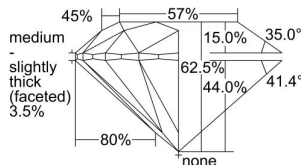

GIA®

FACSIMILE

GIA REPORT 6382404083

Verify this report at GIA.edu

GIA NATURAL DIAMOND DOSSIER®

April 20, 2021
GIA Report Number **6382404083**
Shape and Cutting Style ..... **Round Brilliant**
Measurements ..... **3.91 - 3.93 x 2.45 mm**

GRADING RESULTS

Carat Weight ..... **0.23 carat**
Color Grade ..... **E**
Clarity Grade **VS1**
Cut Grade ..... **Excellent**

ADDITIONAL GRADING INFORMATION

Polish ..... **Excellent**
Symmetry ..... **Excellent**
Fluorescence ..... **None**
Clarity Characteristics..... **Crystal, Needle, Pinpoint**
Inscription(s): **GIA 6382404083**

PROPORTIONS

Profile to actual proportions