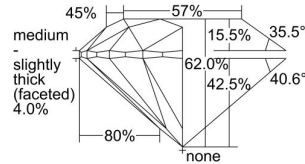

GIA®

FACSIMILE

GIA REPORT 6395394429

Verify this report at GIA.edu

GIA NATURAL DIAMOND DOSSIER®

July 08, 2021
GIA Report Number 6395394429
Shape and Cutting Style ..... Round Brilliant
Measurements ..... 3.81 - 3.83 x 2.37 mm

GRADING RESULTS

Carat Weight ..... 0.21 carat
Color Grade ..... E
Clarity Grade VVS1
Cut Grade ..... Excellent

ADDITIONAL GRADING INFORMATION

Polish ..... Excellent
Symmetry ..... Excellent
Fluorescence ..... None
Clarity Characteristics ..... Pinpoint
Inscription(s): GIA 6395394429

PROPORTIONS

Profile to actual proportions

GRADING SCALES

GIA COLOR SCALE	GIA CLARITY SCALE	GIA CUT SCALE
D	FLAWLESS	EXCELLENT
E	INTERNALLY FLAWLESS	
F	VVS₁	VERY GOOD
G		
H	VS₁	GOOD
I		
J	VS₂	FAIR
K		
L	SI₁	POOR
M		
N	I₁	
O		
P	I₂	
R		
S	I₃	
T		
U		
V		
W		
X		
Y		
Z