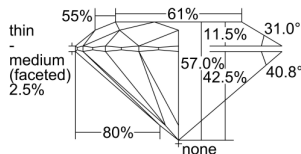

GIA®

FACSIMILE

GIA REPORT 6415301772

Verify this report at GIA.edu

GIA NATURAL DIAMOND DOSSIER®

November 22, 2021
GIA Report Number 6415301772
Shape and Cutting Style ..... Round Brilliant
Measurements ..... 5.28 - 5.34 x 3.02 mm

GRADING RESULTS

Carat Weight ..... 0.50 carat
Color Grade ..... E
Clarity Grade VS1
Cut Grade ..... Very Good

ADDITIONAL GRADING INFORMATION

Polish ..... Very Good
Symmetry ..... Good
Fluorescence ..... Strong Blue
Clarity Characteristics ..... Crystal, Pinpoint
Inscription(s): GIA 6415301772

PROPORTIONS

Profile to actual proportions

GRADING SCALES

GIA COLOR SCALE	GIA CLARITY SCALE	GIA CUT SCALE	
D	FLAWLESS	EXCELLENT	
E	INTERNALLY FLAWLESS		
F		VVS₁	VERY GOOD
G	VVS₂		
H	VS₁	GOOD	
I	VS₂		
J	SI₁	FAIR	
K	SI₂		
L	I₁	POOR	
M	I₂		
N	I₃		
O			
P			
Q			
R			
S			
T			
U			
V			
W			
X			
Y			
Z