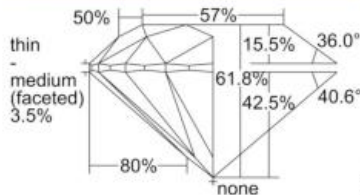

GIA®

FACSIMILE

GIA REPORT 1395945127

Verify this report at GIA.edu

GIA NATURAL DIAMOND DOSSIER®

September 17, 2021
GIA Report Number 1395945127
Shape and Cutting Style ..... Round Brilliant
Measurements ..... 5.19 - 5.20 x 3.21 mm

GRADING RESULTS

Carat Weight ..... 0.53 carat
Color Grade ..... H
Clarity Grade VS1
Cut Grade ..... Excellent

ADDITIONAL GRADING INFORMATION

Polish ..... Excellent
Symmetry ..... Excellent
Fluorescence ..... None
Clarity Characteristics ..... Crystal, Pinpoint
Inscription(s): GIA 1395945127

PROPORTIONS

GRADING SCALES

GIA COLOR SCALE	GIA CLARITY SCALE	GIA CUT SCALE
D	FLAWLESS	EXCELLENT
E	INTERNALLY FLAWLESS	
F		
G	VVS₁	
H	VVS₂	VERY GOOD
I	VS₁	GOOD
J		
K	VS₂	
L	SI₁	FAIR
M		
N	SI₂	
P	I₁	
Q	I₂	POOR
R		
S		
T	I₃	
U		
V		
W		
X		
Y		
Z