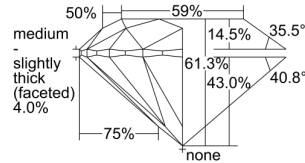

GIA®

FACSIMILE

GIA REPORT 6331934423

Verify this report at GIA.edu

GIA NATURAL DIAMOND DOSSIER®

October 18, 2019
GIA Report Number 6331934423
Shape and Cutting Style ..... Round Brilliant
Measurements ..... 5.43 - 5.44 x 3.33 mm

GRADING RESULTS

Carat Weight ..... 0.61 carat
Color Grade ..... K
Clarity Grade VS2
Cut Grade ..... Excellent

ADDITIONAL GRADING INFORMATION

Polish ..... Excellent
Symmetry ..... Excellent
Fluorescence ..... None
Clarity Characteristics ..... Crystal, Cloud
Inscription(s): GIA 6331934423

PROPORTIONS

Profile to actual proportions

GRADING SCALES

GIA COLOR SCALE	GIA CLARITY SCALE	GIA CUT SCALE	
D	FLAWLESS	EXCELLENT	
E	INTERNALLY FLAWLESS		
F		VVS₁	VERY GOOD
G	VVS₂		
H	VS₁	GOOD	
I	VS₂		
J	SI₁	FAIR	
K	SI₂		
L	I₁	POOR	
M	I₂		
N	I₃		
O			
P			
Q			
R			
S			
T			
U			
V			
W			
X			
Y			
Z