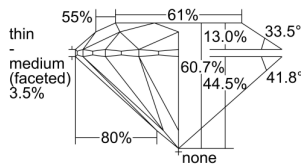

GIA®

FACSIMILE

GIA REPORT 2225166914

Verify this report at GIA.edu

GIA NATURAL DIAMOND DOSSIER®

February 02, 2022
GIA Report Number 2225166914
Shape and Cutting Style ..... Round Brilliant
Measurements ..... 6.67 - 6.73 x 4.07 mm

GRADING RESULTS

Carat Weight ..... 1.10 carat
Color Grade I
Clarity Grade S11
Cut Grade ..... Excellent

ADDITIONAL GRADING INFORMATION

Polish ..... Excellent
Symmetry ..... Excellent
Fluorescence ..... None
Clarity Characteristics ..... Crystal, Cloud
Inscription(s): GIA 2225166914

PROPORTIONS

Profile to actual proportions

GRADING SCALES

GIA COLOR SCALE	GIA CLARITY SCALE	GIA CUT SCALE	
D	FLAWLESS	EXCELLENT	
E	INTERNALLY FLAWLESS		
F		VVS₁	VERY GOOD
G	VVS₂		
H	VS₁	GOOD	
I	VS₂		
J	S1₁	FAIR	
K	S1₂		
L	I₁	POOR	
M	I₂		
N	I₃		
O			
P			
Q			
R			
S			
T			
U			
V			
W			
X			
Y			
Z