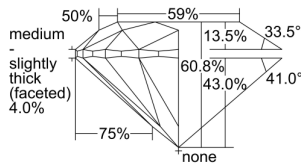

GIA®

FACSIMILE

GIA REPORT 6391943646

Verify this report at GIA.edu

GIA NATURAL DIAMOND DOSSIER®

September 25, 2021
GIA Report Number 6391943646
Shape and Cutting Style ..... Round Brilliant
Measurements ..... 5.70 - 5.74 x 3.48 mm

GRADING RESULTS

Carat Weight ..... 0.70 carat
Color Grade ..... F
Clarity Grade VS1
Cut Grade ..... Excellent

ADDITIONAL GRADING INFORMATION

Polish ..... Excellent
Symmetry ..... Excellent
Fluorescence ..... Faint
Clarity Characteristics ..... Cloud
Inscription(s): GIA 6391943646

PROPORTIONS

Profile to actual proportions

GRADING SCALES

GIA COLOR SCALE	GIA CLARITY SCALE	GIA CUT SCALE	
D	FLAWLESS	EXCELLENT	
E	INTERNALLY FLAWLESS		
F		VVS₁	VERY GOOD
G	VVS₂		
H	VS₁	GOOD	
I	VS₂		
J	SI₁	FAIR	
K	SI₂		
L	I₁	POOR	
M	I₂		
N	I₃		
O			
P			
Q			
R			
S			
T			
U			
V			
W			
X			
Y			
Z