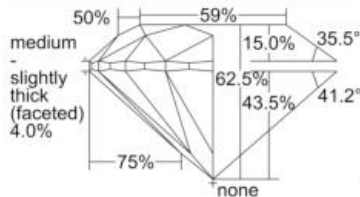

GIA®

FACSIMILE

GIA REPORT 5403566828

Verify this report at GIA.edu

GIA NATURAL DIAMOND DOSSIER®

October 25, 2021
GIA Report Number 5403566828
Shape and Cutting Style ..... Round Brilliant
Measurements ..... 5.61 - 5.66 x 3.52 mm

GRADING RESULTS

Carat Weight ..... 0.70 carat
Color Grade ..... H
Clarity Grade SI2
Cut Grade ..... Excellent

ADDITIONAL GRADING INFORMATION

Polish ..... Excellent
Symmetry ..... Excellent
Fluorescence ..... None
Clarity Characteristics ..... Crystal, Cloud, Feather
Inscription(s): GIA 5403566828

PROPORTIONS

Profile to actual proportions

GRADING SCALES

GIA
COLOR
SCALE

Colorless	D
	E
	F
	G
	H
	I
	J
	K
Faint	L
	M
	N
Very Light	O
	P
	Q
	R
	S
	T
Light	U
	V
	W
	X
	Y
	Z

GIA
CLARITY
SCALE

Internally Flawless	FLAWLESS
	INTERNALLY FLAWLESS
Very Slightly Included	VVS₁
	VVS₂
Slightly Included	VS₁
	VS₂
Substantially Included	SI₁
	SI₂
Included	I₁
	I₂
	I₃

GIA
CUT
SCALE

Excellent
Very Good
Good
Fair
Poor