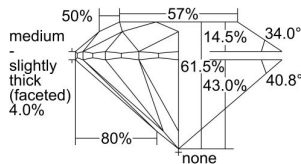

GIA®

FACSIMILE

GIA REPORT

7426093624

Verify this report at GIA.edu

GIA NATURAL DIAMOND DOSSIER®

January 24, 2022
GIA Report Number **7426093624**
Shape and Cutting Style ..... **Round Brilliant**
Measurements ..... **5.20 - 5.22 x 3.20 mm**

GRADING RESULTS

Carat Weight ..... **0.53 carat**
Color Grade ..... **F**
Clarity Grade **S11**
Cut Grade ..... **Excellent**

ADDITIONAL GRADING INFORMATION

Polish ..... **Excellent**
Symmetry ..... **Excellent**
Fluorescence ..... **None**
Clarity Characteristics..... **Cloud, Crystal, Feather**
Inscription(s): **GIA 7426093624**

PROPORTIONS

Profile to actual proportions

GRADING SCALES

GIA COLOR SCALE	GIA CLARITY SCALE	GIA CUT SCALE	
D	FLAWLESS	EXCELLENT	
E	INTERNALLY FLAWLESS		
F		VVS₁	VERY GOOD
G	VVS₂		
H	VS₁	GOOD	
I	VS₂		
J	S1₁	FAIR	
K	S1₂		
L	I₁	POOR	
M	I₂		
N	I₃		
O			
P			
Q			
R			
S			
T			
U			
V			
W			
X			
Y			
Z