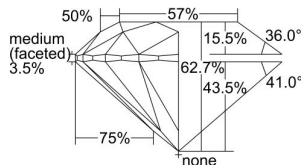

GIA®

FACSIMILE

GIA REPORT 2221127092

Verify this report at GIA.edu

GIA NATURAL DIAMOND DOSSIER®

November 05, 2021
GIA Report Number 2221127092
Shape and Cutting Style ..... Round Brilliant
Measurements ..... 5.96 - 6.00 x 3.75 mm

GRADING RESULTS

Carat Weight ..... 0.82 carat
Color Grade ..... G
Clarity Grade VS1
Cut Grade ..... Excellent

ADDITIONAL GRADING INFORMATION

Polish ..... Excellent
Symmetry ..... Excellent
Fluorescence ..... Faint
Clarity Characteristics ..... Crystal, Pinpoint
Inscription(s): GIA 2221127092

PROPORTIONS

Profile to actual proportions

GRADING SCALES

GIA COLOR SCALE	GIA CLARITY SCALE	GIA CUT SCALE	
D	FLAWLESS	EXCELLENT	
E	INTERNALLY FLAWLESS		
F		VVS₁	VERY GOOD
G	VVS₂		
H	VS₁	GOOD	
I	VS₂		
J	SI₁	FAIR	
K	SI₂		
L	I₁	POOR	
M	I₂		
N	I₃		
O			
P			
Q			
R			
S			
T			
U			
V			
W			
X			
Y			
Z