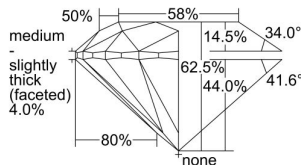

GIA®

FACSIMILE

GIA REPORT

3415903903

Verify this report at GIA.edu

GIA NATURAL DIAMOND DOSSIER®

January 21, 2022
GIA Report Number **3415903903**
Shape and Cutting Style ..... **Round Brilliant**
Measurements ..... **4.74 - 4.76 x 2.97 mm**

GRADING RESULTS

Carat Weight ..... **0.41 carat**
Color Grade ..... **F**
Clarity Grade **VVS2**
Cut Grade ..... **Excellent**

ADDITIONAL GRADING INFORMATION

Polish ..... **Excellent**
Symmetry ..... **Excellent**
Fluorescence ..... **Faint**
Clarity Characteristics ..... **Cloud, Pinpoint**
Inscription(s): **GIA 3415903903**

PROPORTIONS

Profile to actual proportions

GRADING SCALES

GIA COLOR SCALE

COLOURLESS	D
	E
	F
	G
	H
	I
	J
NEAR COLOURLESS	K
	L
FAIN	M
	N
	O
	P
VERY FAIN	Q
	R
	S
	T
	U
	V
	W
	X
	Y
LIGHT	Z

GIA CLARITY SCALE

FLAWLESS	INTERNAL FLAWLESS	EXCELLENT	
VERY VERY SLIGHTLY INCLUDED	VVS₁	VERY GOOD	
	VVS₂		
VERY SLIGHTLY INCLUDED	VS₁	GOOD	
	VS₂		
SLIGHTLY INCLUDED	SI₁	FAIR	
	SI₂		
INCLUDED	I₁	POOR	
	I₂		
	I₃