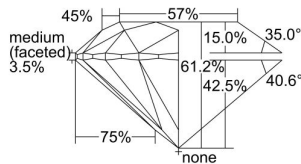

GIA®

FACSIMILE

GIA REPORT 6405332710

Verify this report at GIA.edu

GIA NATURAL DIAMOND DOSSIER®

September 09, 2021
GIA Report Number **6405332710**
Shape and Cutting Style ..... **Round Brilliant**
Measurements ..... **5.22 - 5.26 x 3.21 mm**

GRADING RESULTS

Carat Weight ..... **0.54 carat**
Color Grade ..... **E**
Clarity Grade **VS1**
Cut Grade ..... **Excellent**

ADDITIONAL GRADING INFORMATION

Polish ..... **Excellent**
Symmetry ..... **Excellent**
Fluorescence ..... **Faint**
Clarity Characteristics ..... **Crystal, Needle, Pinpoint**
Inscription(s): **GIA 6405332710**

PROPORTIONS

Profile to actual proportions

GRADING SCALES

GIA COLOR SCALE

COLORESS	D
	E
	F
	G
	H
	I
	J
NEAR COLORESS	K
	L
FAIN	M
	N
	O
	P
VERY FAINT	R
	S
	T
	U
	V
	W
	X
	Y
LIGHT	Z

GIA CLARITY SCALE

	FLAWLESS
	INTERNALLY FLAWLESS
VERY VERY SLIGHTLY INCLUDED	VVS₁
	VVS₂
VERY SLIGHTLY INCLUDED	VS₁
	VS₂
SLIGHTLY INCLUDED	SI₁
	SI₂
	I₁
	I₂
INCLUDED	I₃

GIA CUT SCALE

	EXCELLENT
	VERY GOOD
	GOOD
	FAIR
	POOR