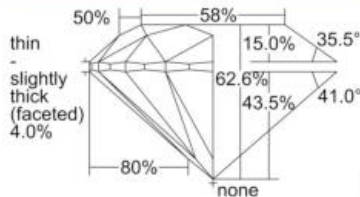

GIA®

FACSIMILE

GIA REPORT 2426655634

Verify this report at GIA.edu

GIA NATURAL DIAMOND DOSSIER®

March 12, 2022
GIA Report Number 2426655634
Shape and Cutting Style ..... Round Brilliant
Measurements ..... 5.02 - 5.06 x 3.16 mm

GRADING RESULTS

Carat Weight ..... 0.50 carat
Color Grade ..... J
Clarity Grade VVS2
Cut Grade ..... Excellent

ADDITIONAL GRADING INFORMATION

Polish ..... Excellent
Symmetry ..... Excellent
Fluorescence ..... Strong Blue
Clarity Characteristics..... Indented Natural, Pinpoint, Internal
Graining, Surface Graining
Inscription(s): GIA 2426655634

PROPORTIONS

GRADING SCALES

GIA COLOR SCALE	GIA CLARITY SCALE	GIA CUT SCALE
D	FLAWLESS	EXCELLENT
E	INTERNALLY FLAWLESS	
F		
G	VVS₁	
H	VVS₂	VERY GOOD
I	VS₁	GOOD
J		
K	VS₂	
L	SI₁	FAIR
M		
N	SI₂	
P	I₁	POOR
Q		
R		
S	I₂	
T		
U	I₃	
V		
W		
X		
Y		
Z