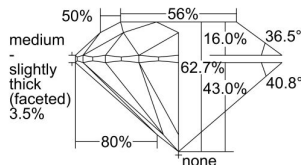

GIA®

FACSIMILE

GIA REPORT 1418153316

Verify this report at GIA.edu

GIA NATURAL DIAMOND DOSSIER®

December 06, 2021
GIA Report Number 1418153316
Shape and Cutting Style ..... Round Brilliant
Measurements ..... 5.23 - 5.26 x 3.29 mm

GRADING RESULTS

Carat Weight ..... 0.56 carat
Color Grade ..... K
Clarity Grade SI2
Cut Grade ..... Excellent

ADDITIONAL GRADING INFORMATION

Polish ..... Excellent
Symmetry ..... Excellent
Fluorescence ..... Faint
Clarity Characteristics ..... Cloud, Crystal
Inscription(s): GIA 1418153316

PROPORTIONS

Profile to actual proportions

GRADING SCALES

GIA
COLOR
SCALE

COLOURESS	D
	E
	F
	G
	H
	I
	J
NEAR COLOURESS	K
	L
FAIN	M
	N
	O
	P
VERY FAINT	R
	S
	T
	U
	V
	W
	X
	Y
LIGHT	Z

GIA
CLARITY
SCALE

VERY VERY SLIGHTLY INCLUDED	FLAWLESS
	INTERNALLY FLAWLESS
VERY SLIGHTLY INCLUDED	VVS₁
	VVS₂
SLIGHTLY INCLUDED	VS₁
	VS₂
INCLUDED	SI₁
	SI₂
	I₁
	I₂
	I₃

GIA
CUT
SCALE

EXCELLENT
VERY GOOD
GOOD
FAIR
POOR