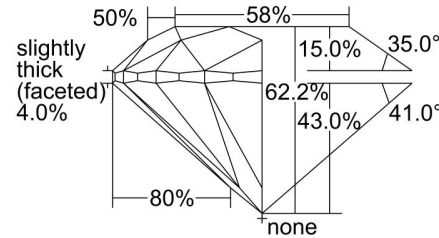

GIA NATURAL DIAMOND GRADING REPORT

 September 18, 2019
 GIA Report Number **7333678623**
 Shape and Cutting Style **Round Brilliant**
 Measurements **7.32 - 7.37 x 4.57 mm**
GRADING RESULTS

 Carat Weight **1.53 carat**
 Color Grade **H**
 Clarity Grade **SI2**
 Cut Grade **Excellent**
ADDITIONAL GRADING INFORMATION

 Polish **Excellent**
 Symmetry **Excellent**
 Fluorescence **None**
 Inscription(s): **GIA 7333678623**
Comments: Clarity grade is based on clouds that are not shown. Surface graining is not shown.

PROPORTIONS

Profile to actual proportions

CLARITY CHARACTERISTICS

KEY TO SYMBOLS*

- Crystal
- ~ Feather
- ∖ Needle

* Red symbols denote internal characteristics (inclusions). Green or black symbols denote external characteristics (blemishes). Diagram is an approximate representation of the diamond, and symbols shown indicate type, position, and approximate size of clarity characteristics. All clarity characteristics may not be shown. Details of finish are not shown.