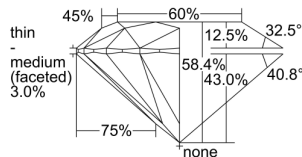

GIA®

FACSIMILE

GIA REPORT

5446191751

Verify this report at GIA.edu

GIA NATURAL DIAMOND DOSSIER®

August 02, 2022
GIA Report Number 5446191751
Shape and Cutting Style ..... Round Brilliant
Measurements ..... 5.26 - 5.27 x 3.07 mm

GRADING RESULTS

Carat Weight ..... 0.51 carat
Color Grade ..... E
Clarity Grade VS1
Cut Grade ..... Excellent

ADDITIONAL GRADING INFORMATION

Polish ..... Excellent
Symmetry ..... Excellent
Fluorescence ..... None
Clarity Characteristics ..... Cloud
Inscription(s): GIA 5446191751

PROPORTIONS

Profile to actual proportions

GRADING SCALES

GIA COLOR SCALE	GIA CLARITY SCALE	GIA CUT SCALE	
D	FLAWLESS	EXCELLENT	
E	INTERNALLY FLAWLESS		
F		VVS₁	VERY GOOD
G	VVS₂		
H	VS₁	GOOD	
I	VS₂		
J	SI₁	FAIR	
K	SI₂		
L	I₁	POOR	
M	I₂		
N	I₃		
O			
P			
Q			
R			
S			
T			
U			
V			
W			
X			
Y			
Z