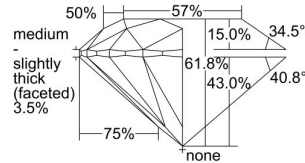

GIA®

FACSIMILE

GIA REPORT 1378903788

Verify this report at GIA.edu

GIA NATURAL DIAMOND DOSSIER®

March 25, 2021
GIA Report Number 1378903788
Shape and Cutting Style ..... Round Brilliant
Measurements ..... 5.46 - 5.48 x 3.38 mm

GRADING RESULTS

Carat Weight ..... 0.62 carat
Color Grade ..... G
Clarity Grade VVS2
Cut Grade ..... Excellent

ADDITIONAL GRADING INFORMATION

Polish ..... Excellent
Symmetry ..... Excellent
Fluorescence ..... Faint
Clarity Characteristics ..... Cloud
Inscription(s): GIA 1378903788

PROPORTIONS

Profile to actual proportions

GRADING SCALES

GIA COLOR SCALE	GIA CLARITY SCALE	GIA CUT SCALE	
D	FLAWLESS	EXCELLENT	
E	INTERNALLY FLAWLESS		
F		VVS₁	VERY GOOD
G	VVS₂		
H	VS₁	GOOD	
I	VS₂		
J	SI₁	FAIR	
K	SI₂		
L	I₁	POOR	
M	I₂		
N	I₃		
O			
P			
Q			
R			
S			
T			
U			
V			
W			
X			
Y			
Z