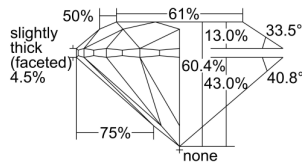

GIA®

FACSIMILE

GIA REPORT 7408898336

Verify this report at GIA.edu

GIA NATURAL DIAMOND DOSSIER®

November 19, 2021
GIA Report Number **7408898336**
Shape and Cutting Style ..... **Round Brilliant**
Measurements ..... **5.78 - 5.81 x 3.50 mm**

GRADING RESULTS

Carat Weight ..... **0.73 carat**
Color Grade ..... **F**
Clarity Grade **VS2**
Cut Grade ..... **Excellent**

ADDITIONAL GRADING INFORMATION

Polish ..... **Excellent**
Symmetry ..... **Excellent**
Fluorescence ..... **Faint**
Clarity Characteristics ..... **Crystal, Cloud**
Inscription(s): **GIA 7408898336**

PROPORTIONS

GRADING SCALES

GIA COLOR SCALE	GIA CLARITY SCALE	GIA CUT SCALE	
D	FLAWLESS	EXCELLENT	
E	INTERNALLY FLAWLESS		
F		VVS₁	VERY GOOD
G	VVS₂		
H	VS₁	GOOD	
I	VS₂		
J	SI₁	FAIR	
K	SI₂		
L	I₁	POOR	
M	I₂		
N	I₃		
O			
P			
Q			
R			
S			
T			
U			
V			
W			
X			
Y			
Z