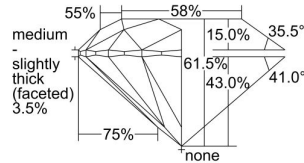

GIA®

FACSIMILE

GIA REPORT 5222744188

Verify this report at GIA.edu

GIA NATURAL DIAMOND DOSSIER®

December 08, 2022
GIA Report Number 5222744188
Shape and Cutting Style ..... Round Brilliant
Measurements ..... 5.19 - 5.21 x 3.20 mm

GRADING RESULTS

Carat Weight ..... 0.53 carat
Color Grade ..... G
Clarity Grade VS1
Cut Grade ..... Excellent

ADDITIONAL GRADING INFORMATION

Polish ..... Excellent
Symmetry ..... Excellent
Fluorescence ..... None
Clarity Characteristics ..... Cloud, Pinpoint
Inscription(s): GIA 5222744188

PROPORTIONS

Profile to actual proportions

GRADING SCALES

GIA COLOR SCALE	GIA CLARITY SCALE	GIA CUT SCALE	
D	FLAWLESS	EXCELLENT	
E	INTERNALLY FLAWLESS		
F		VVS₁	VERY GOOD
G	VVS₂		
H	VS₁	GOOD	
I	VS₂		
J	SI₁	FAIR	
K	SI₂		
L	I₁	POOR	
M	I₂		
N	I₃		
O			
P			
Q			
R			
S			
T			
U			
V			
W			
X			
Y			
Z