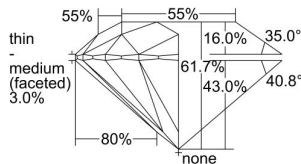

GIA®

FACSIMILE

GIA REPORT 5222735159

Verify this report at GIA.edu

GIA NATURAL DIAMOND DOSSIER®

December 14, 2022
GIA Report Number 5222735159
Shape and Cutting Style ..... Round Brilliant
Measurements ..... 5.25 - 5.26 x 3.24 mm

GRADING RESULTS

Carat Weight ..... 0.54 carat
Color Grade ..... F
Clarity Grade VS1
Cut Grade ..... Excellent

ADDITIONAL GRADING INFORMATION

Polish ..... Excellent
Symmetry ..... Excellent
Fluorescence ..... None
Clarity Characteristics..... Feather, Needle
Inscription(s): GIA 5222735159, Shane 0005410410

PROPORTIONS

Profile to actual proportions

GRADING SCALES

GIA COLOR SCALE	GIA CLARITY SCALE	GIA CUT SCALE	
D	FLAWLESS	EXCELLENT	
E	INTERNALLY FLAWLESS		
F		VVS₁	VERY GOOD
G	VVS₂		
H	VS₁	GOOD	
I	VS₂		
J	SI₁	FAIR	
K	SI₂		
L	I₁	POOR	
M	I₂		
N	I₃		
O			
P			
Q			
R			
S			
T			
U			
V			
W			
X			
Y			
Z