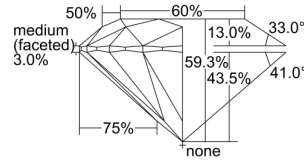

GIA®

FACSIMILE

GIA REPORT 6441812178

Verify this report at GIA.edu

GIA NATURAL DIAMOND DOSSIER®

October 06, 2022
GIA Report Number **6441812178**
Shape and Cutting Style ..... **Round Brilliant**
Measurements ..... **5.29 - 5.32 x 3.14 mm**

GRADING RESULTS

Carat Weight ..... **0.53 carat**
Color Grade ..... **E**
Clarity Grade **VS1**
Cut Grade ..... **Excellent**

ADDITIONAL GRADING INFORMATION

Polish ..... **Excellent**
Symmetry ..... **Excellent**
Fluorescence ..... **None**
Clarity Characteristics..... **Crystal, Cloud, Needle, Pinpoint**
Inscription(s): **GIA 6441812178**

PROPORTIONS

Profile to actual proportions

GRADING SCALES

GIA COLOR SCALE	GIA CLARITY SCALE	GIA CUT SCALE	
D	FLAWLESS	EXCELLENT	
E	INTERNALLY FLAWLESS		
F		VVS₁	VERY GOOD
G	VVS₂		
H	VS₁	GOOD	
I	VS₂		
J	SI₁	FAIR	
K	SI₂		
L	I₁	POOR	
M	I₂		
N	I₃		
O			
P			
Q			
R			
S			
T			
U			
V			
W			
X			
Y			
Z