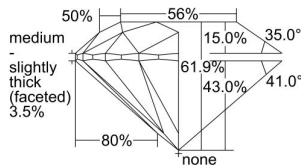

GIA®

FACSIMILE

GIA REPORT 2186694488

Verify this report at gia.edu

GIA DIAMOND DOSSIER®

November 20, 2014
GIA Report Number 2186694488
Shape and Cutting Style ..... Round Brilliant
Measurements ..... 3.95 - 3.97 x 2.45 mm

GRADING RESULTS

Carat Weight ..... 0.23 carat
Color Grade ..... E
Clarity Grade VVS2
Cut Grade ..... Excellent

ADDITIONAL GRADING INFORMATION

Polish ..... Excellent
Symmetry ..... Excellent
Fluorescence ..... None
Clarity Characteristics ..... Pinpoint, Cloud
Inscription(s): GIA 2186694488

PROPORTIONS

Profile to actual proportions

GRADING SCALES

GIA COLOR SCALE

COLORED	D
	E
	F
	G
	H
	I
	J
NEAR COLORLESS	K
	L
Faint	M
	N
	O
	P
	Q
	R
	S
	T
	U
	V
	W
	X
	Y
Light	Z

GIA CLARITY SCALE