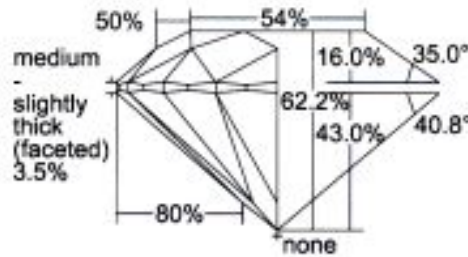

DIAMOND GRADING REPORT

April 04, 2012

Shape and Cutting Style ..... **Round Brilliant**
Measurements ..... **6.69 - 6.73 x 4.18 mm**

GIA REPORT 1146598847

GRADING RESULTS - GIA 4CS

Carat Weight ..... **1.14 carat**
Color Grade ..... **D**
Clarity Grade **VS2**
Cut Grade ..... **Excellent**

ADDITIONAL GRADING INFORMATION

Finish
Polish ..... **Excellent**
Symmetry ..... **Very Good**
Fluorescence ..... **None**
Comments:
Additional clouds are not shown.

REFERENCE DIAGRAMS

Profile to actual proportions

210116053391

KEY TO SYMBOLS

- Cloud
- Crystal

Red symbols denote internal characteristics (inclusions). Green or black symbols denote external characteristics (blemishes). Diagram is an approximate representation of the diamond, and symbols shown indicate type, position, and approximate size of clarity characteristics. All clarity characteristics may not be shown. Details of finish are not shown.

The Report is not a guarantee, valuation or appraisal and contains only the characteristics of the diamond described herein after it has been graded, tested, examined and analyzed by the laboratory providing the Report ("GIA") and/or has been inscribed using the techniques and equipment used by GIA at the time of the examination and/or inscription. Inclusions reported in this document are not a guarantee, valuation or warranty of a diamond's quality, country of origin or source or that the diamond will be identifiable by the inscription in the future (since inscriptions can be removed). GIA makes no representation concerning any trademark, word or symbol which is inscribed by GIA or which is identified in this Report. The recipient of this Report may wish to consult a credentialed jeweler or gemologist about the information contained herein.

IMPORTANT LIMITATIONS ON BACK
©2008 GEMOLOGICAL INSTITUTE OF AMERICA, INC.

GIA COLOR SCALE		GIA CLARITY SCALE		GIA CUT SCALE	
D	EXCELLENT COLOR	FLAWLESS	EXCELLENT CUT	EXCELLENT	
E		FLAWLESS INTERNALLY		VERY GOOD	
F		FLAWLESS		GOOD	
G		VERY GOOD COLOR	VS₁	FAIR CUT	FAIR
H			VS₂		
I			VS₁		
J			VS₂		
K			SI₁		
L		GOOD COLOR	SI₂	POOR CUT	POOR
M			I₁		
N	I₂				
O	FAIR COLOR	I₃			
P					
Q					
R					
S					
T					
U	POOR COLOR				
V					
W					
X					
Y					
Z