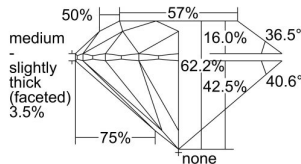

GIA®

FACSIMILE

GIA DIAMOND DOSSIER®

June 27, 2016
GIA Report Number 7232010731
Shape and Cutting Style ..... Round Brilliant
Measurements ..... 4.70 - 4.72 x 2.93 mm

GRADING RESULTS

Carat Weight ..... 0.40 carat
Color Grade ..... G
Clarity Grade VVS1
Cut Grade ..... Excellent

ADDITIONAL GRADING INFORMATION

Polish ..... Excellent
Symmetry ..... Excellent
Fluorescence ..... None
Clarity Characteristics ..... Pinpoint, Feather
Inscription(s): GIA 7232010731

GIA REPORT 7232010731

Verify this report at gia.edu

PROPORTIONS

Profile to actual proportions