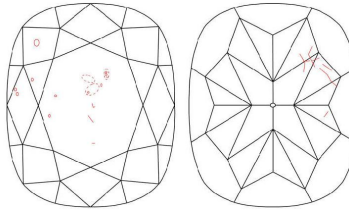

CLARITY CHARACTERISTICS

KEY TO SYMBOLS*

- Crystal
- ~ Feather
- Cloud
- \ Needle

GRADING SCALES

GIA COLOR SCALE		GIA CLARITY SCALE	
COLOR	D	FLAWLESS	CLARITY
	E		
	F	INTERNALLY FLAWLESS	
	G		
	H	VVS₁	
	I		
	J	VVS₂	
	K		
	L	VS₁	
	M		
	N	VS₂	
O			
P	SI₁		
Q			
R	SI₂		
S			
T	I₁		
U			
V	I₂		
W			
X	I₃		
Y			
Z			

reportcheck.gia.edu