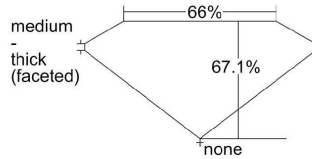

GIA NATURAL DIAMOND GRADING REPORT

February 14, 2019
GIA Report Number 1258136275
Shape and Cutting Style ..... Cushion Modified Brilliant
Measurements ..... 6.60 x 5.83 x 3.91 mm

GRADING RESULTS

Carat Weight ..... 1.21 carat
Color Grade ..... H
Clarity Grade SI2

ADDITIONAL GRADING INFORMATION

Polish ..... Very Good
Symmetry ..... Very Good
Fluorescence ..... None
Inscription(s): GIA 1258136275
Comments: Additional clouds are not shown. Pinpoints are not shown.

PROPORTIONS

Profile not to actual proportions