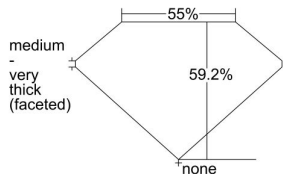

GIA®

FACSIMILE

GIA REPORT 6241985366

Verify this report at gia.edu

GIA DIAMOND DOSSIER®

February 20, 2017
GIA Report Number 6241985366
Shape and Cutting Style ..... Heart Brilliant
Measurements ..... 5.33 x 6.45 x 3.82 mm

GRADING RESULTS

Carat Weight ..... 0.80 carat
Color Grade ..... D
Clarity Grade VS2

ADDITIONAL GRADING INFORMATION

Polish ..... Very Good
Symmetry ..... Very Good
Fluorescence ..... None
Clarity Characteristics ..... Crystal
Inscription(s): GIA 6241985366

PROPORTIONS

Profile not to actual proportions

GRADING SCALES

GIA COLOR SCALE		GIA CLARITY SCALE		
NEAR COLORLESS	D	VERY VERY SLIGHTLY INCLUDED	FLAWLESS	
	E		INTERNALLY FLAWLESS	
	F		VVS₁	
	G		VVS₂	
	FANT	H	VERY SLIGHTLY INCLUDED	VS₁
		I		VS₂
		J		SI₁
		K		SI₂
	LIGHT	L	SLIGHTLY INCLUDED	I₁
		M		I₂
N		I₃		
O		INCLUDED		
P				
Q				
R				
S				
T				
U				
V				
W				
X				
Y				
Z