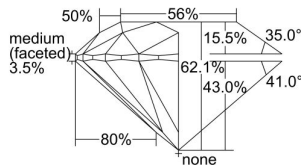

GIA®

FACSIMILE

GIA REPORT 6251646849

Verify this report at gia.edu

GIA DIAMOND DOSSIER®

May 04, 2017
GIA Report Number 6251646849
Shape and Cutting Style ..... Round Brilliant
Measurements ..... 4.04 - 4.05 x 2.51 mm

GRADING RESULTS

Carat Weight ..... 0.25 carat
Color Grade ..... E
Clarity Grade VS1
Cut Grade ..... Excellent

ADDITIONAL GRADING INFORMATION

Polish ..... Excellent
Symmetry ..... Excellent
Fluorescence ..... None
Clarity Characteristics..... Cloud, Feather, Needle, Pinpoint
Inscription(s): GIA 6251646849

PROPORTIONS

Profile to actual proportions

GRADING SCALES

GIA COLOR SCALE	GIA CLARITY SCALE	GIA CUT SCALE
Colorless	Flawless	Excellent
Near Colorless	Internally Flawless	
Faint	VVS₁	Very Good
Very Light	VVS₂	
Light	VS₁	Good
	VS₂	
	S₁	Fair
	S₂	
	I₁	Poor
	I₂	
	I₃