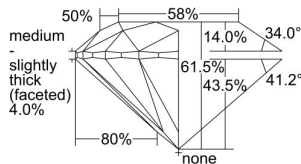

GIA®

FACSIMILE

GIA DIAMOND DOSSIER®

January 16, 2017
GIA Report Number 2247722131
Shape and Cutting Style ..... Round Brilliant
Measurements ..... 4.22 - 4.23 x 2.60 mm

GRADING RESULTS

Carat Weight ..... 0.28 carat
Color Grade ..... E
Clarity Grade VS1
Cut Grade ..... Excellent

ADDITIONAL GRADING INFORMATION

Polish ..... Excellent
Symmetry ..... Excellent
Fluorescence ..... None
Clarity Characteristics ..... Needle, Pinpoint
Inscription(s): GIA 2247722131

GIA REPORT 2247722131

Verify this report at gia.edu

PROPORTIONS

Profile to actual proportions