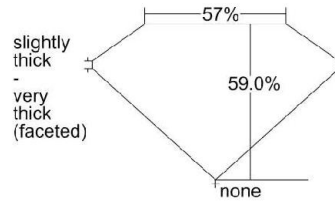

GIA®

FACSIMILE

GIA REPORT 6275730584

Verify this report at GIA.edu

GIA NATURAL DIAMOND DOSSIER®

January 05, 2018
GIA Report Number 6275730584
Shape and Cutting Style ..... Heart Brilliant
Measurements ..... 5.57 x 6.75 x 3.98 mm

GRADING RESULTS

Carat Weight ..... 0.90 carat
Color Grade ..... D
Clarity Grade SI1

ADDITIONAL GRADING INFORMATION

Polish ..... Excellent
Symmetry ..... Excellent
Fluorescence ..... None
Clarity Characteristics..... Crystal, Feather
Inscription(s): GIA 6275730584

PROPORTIONS

Profile not to actual proportions

GRADING SCALES

GIA COLOR SCALE		GIA CLARITY SCALE			
COLORLESS	D	VERY VERY SLIGHTLY INCLUDED	FLAWLESS		
	E		INTERNALLY FLAWLESS		
	F	VERY SLIGHTLY INCLUDED	VVS₁		
	G		VVS₂		
	H		VS₁		
	NEAR COLORLESS	I	SLIGHTLY INCLUDED	VS₂	
		J		SI₁	
		FAINT	K	INCLUDED	SI₂
			L		I₁
			M		I₂
VERY LIGHT	N		LIGHT	I₃	
	O				
	P				
	Q