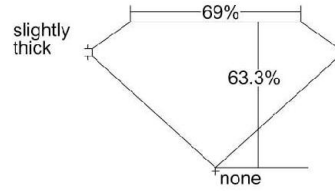

GIA®

FACSIMILE

GIA REPORT 2297093515

Verify this report at GIA.edu

GIA NATURAL DIAMOND DOSSIER®

May 19, 2018
GIA Report Number 2297093515
Shape and Cutting Style ..... Cut-Cornered Rectangular Modified Brilliant
Measurements ..... 6.64 x 4.81 x 3.05 mm

GRADING RESULTS

Carat Weight ..... 0.83 carat
Color Grade ..... F
Clarity Grade SI1

ADDITIONAL GRADING INFORMATION

Polish ..... Excellent
Symmetry ..... Excellent
Fluorescence ..... None
Clarity Characteristics..... Crystal
Inscription(s): GIA 2297093515

PROPORTIONS

Profile not to actual proportions

GRADING SCALES

GIA COLOR SCALE		GIA CLARITY SCALE			
COLORLESS	D	VERY VERY SLIGHTLY INCLUDED	FLAWLESS		
	E		INTERNALLY FLAWLESS		
	F	VERY SLIGHTLY INCLUDED	VVS₁		
	G		VVS₂		
	H		VS₁		
	NEAR COLORLESS	I	VERY SLIGHTLY INCLUDED	VS₂	
		J		SI₁	
		FAINT	K	SLIGHTLY INCLUDED	SI₂
			L		I₁
	VERY LIGHT		M	INCLUDED	I₂
N			I₃		
O					
P					
Q					
Z