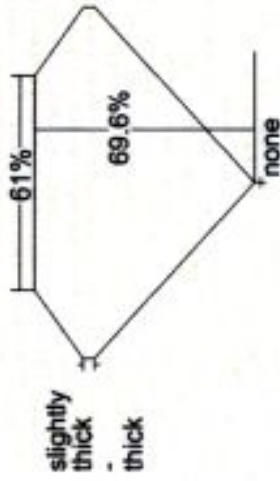

B3-44-50 60332
 20573051 T
 A.D.C.I.
 210 Post St Ste 415
 San Francisco, CA 94108-5106
 United States

110110013988
 JOB: 76017172 29
 September 06, 2018
 GIA Report No 5192644903
 Shape Square Emerald Cut
 Meas 4.92 x 4.92 x 3.43 mm
 Carat Weight 0.71 carat
 Color E
 Clarity VS1

Proportions:

Profile not to actual proportions
 Polish Excellent
 Symmetry Very Good
 Fluorescence Medium Blue
 Clarity Char: Crystal, Cloud
 Ins: GIA 5192644903

GIA®

GIA REPORT
 5192644903

Verify this report at GIA.edu

PROPORTIONS

Profile not to actual proportions

The results documented in this report refer only to the diamond described, and were obtained using the techniques and equipment available to GIA at the time of examination. This report is not a guarantee or valuation. For additional information and important limitations and disclaimers, please see GIA.edu/terms or call +1 800 421 7250 or +1 760 603 4500. ©2018 Gemological Institute of America, Inc.

reportcheck.gia.edu

6035349556

..... 5192644903
 Square Emerald Cut
 92 x 4.92 x 3.43 mm

..... 0.71 carat
 E
 VS1

..... Excellent
 Very Good
 Medium Blue
 Crystal, Cloud