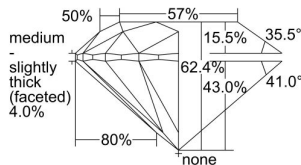

GIA®

FACSIMILE

GIA REPORT 2264955105

Verify this report at gia.edu

GIA DIAMOND DOSSIER®

September 15, 2017
GIA Report Number 2264955105
Shape and Cutting Style ..... Round Brilliant
Measurements ..... 4.91 - 4.94 x 3.08 mm

GRADING RESULTS

Carat Weight ..... 0.46 carat
Color Grade ..... F
Clarity Grade VVS1
Cut Grade ..... Excellent

ADDITIONAL GRADING INFORMATION

Polish ..... Excellent
Symmetry ..... Excellent
Fluorescence ..... Faint
Clarity Characteristics ..... Pinpoint, Cloud, Feather
Inscription(s): GIA 2264955105

PROPORTIONS

Profile to actual proportions