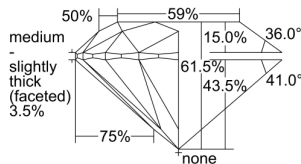

GIA®

FACSIMILE

GIA REPORT 6252537244

Verify this report at gia.edu

GIA DIAMOND DOSSIER®

April 22, 2017
GIA Report Number 6252537244
Shape and Cutting Style ..... Round Brilliant
Measurements ..... 5.29 - 5.31 x 3.26 mm

GRADING RESULTS

Carat Weight ..... 0.56 carat
Color Grade ..... G
Clarity Grade VS1
Cut Grade ..... Excellent

ADDITIONAL GRADING INFORMATION

Polish ..... Excellent
Symmetry ..... Excellent
Fluorescence ..... None
Clarity Characteristics ..... Cloud, Pinpoint
Inscription(s): GIA 6252537244

PROPORTIONS

Profile to actual proportions

GRADING SCALES

GIA COLOR SCALE	GIA CLARITY SCALE	GIA CUT SCALE	
D	FLAWLESS	EXCELLENT	
E	INTERNALLY FLAWLESS		
F		VVS₁	VERY GOOD
G	VVS₂		
H	VS₁	GOOD	
I	VS₂		
J	SI₁	FAIR	
K	SI₂		
L	I₁	POOR	
M	I₂		
N	I₃		
O			
P			
Q			
R			
S			
T			
U			
V			
W			
X			
Y			
Z