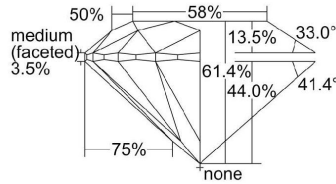

GIA DIAMOND GRADING REPORT

October 16, 2018
GIA Report Number 1309668938
Shape and Cutting Style ..... Round Brilliant
Measurements ..... 7.20 - 7.22 x 4.43 mm

GRADING RESULTS

Carat Weight ..... 1.40 carat
Color Grade I
Clarity Grade VS2
Cut Grade ..... Excellent

ADDITIONAL GRADING INFORMATION

Polish ..... Excellent
Symmetry ..... Excellent
Fluorescence ..... None
Inscription(s): GIA 1309668938
Comments: Additional clouds are not shown. Pinpoints are not shown.

www.gia.edu

PROPORTIONS

Profile to actual proportions