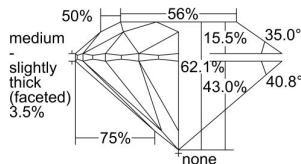

GIA®

FACSIMILE

GIA REPORT

7241148448

Verify this report at gia.edu

GIA DIAMOND DOSSIER®

October 29, 2016
GIA Report Number **7241148448**
Shape and Cutting Style ..... **Round Brilliant**
Measurements ..... **5.64 - 5.71 x 3.53 mm**

GRADING RESULTS

Carat Weight ..... **0.70 carat**
Color Grade ..... **F**
Clarity Grade **S11**
Cut Grade ..... **Excellent**

ADDITIONAL GRADING INFORMATION

Polish ..... **Excellent**
Symmetry ..... **Very Good**
Fluorescence ..... **Very Strong Blue**
Clarity Characteristics ..... **Feather, Crystal**
Inscription(s): GIA 7241148448

PROPORTIONS

Profile to actual proportions

GRADING SCALES

GIA COLOR SCALE

COLORESS	D
	E
	F
	G
	H
	I
	J
NEAR COLORLESS	K
	L
Faint	M
	N
	O
	P
	R
	S
	T
	U
	V
	W
	X
	Y
Light	Z

GIA CLARITY SCALE

VERY VERY SLIGHTLY INCLUDED	FLAWLESS
	INTERNALLY FLAWLESS
VERY SLIGHTLY INCLUDED	VVS₁
	VVS₂
SLIGHTLY INCLUDED	VS₁
	VS₂
INCLUDED	I₁
	I₂
	I₃

GIA CUT SCALE

EXCELLENT
VERY GOOD
GOOD
FAIR
POOR