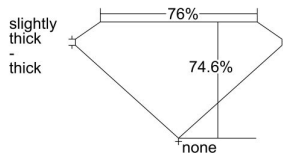

GIA®

FACSIMILE

GIA REPORT 6202907624

Verify this report at gia.edu

GIA DIAMOND DOSSIER®

October 05, 2015
GIA Report Number 6202907624
Shape and Cutting Style ..... Square Modified Brilliant
Measurements ..... 5.16 x 5.14 x 3.84 mm

GRADING RESULTS

Carat Weight ..... 0.91 carat
Color Grade ..... F
Clarity Grade VS2

ADDITIONAL GRADING INFORMATION

Polish ..... Very Good
Symmetry ..... Very Good
Fluorescence ..... None
Clarity Characteristics ..... Cloud, Feather, Crystal
Inscription(s): GIA 6202907624

PROPORTIONS

Profile not to actual proportions

GRADING SCALES

GIA COLOR SCALE		GIA CLARITY SCALE			
COLORLESS	D	VERY VERY SLIGHTLY INCLUDED	FLAWLESS		
	E		INTERNALLY FLAWLESS		
	F	VERY SLIGHTLY INCLUDED	VVS₁		
	G		VVS₂		
	H		VS₁		
	NEAR COLORLESS	I	SLIGHTLY INCLUDED	VS₂	
		J		SI₁	
		FAINT	K	INCLUDED	SI₂
			L		I₁
			M		I₂
VERT LIGHT	N	LIGHT	I₃		
	O				
	P				
	Q				
	R