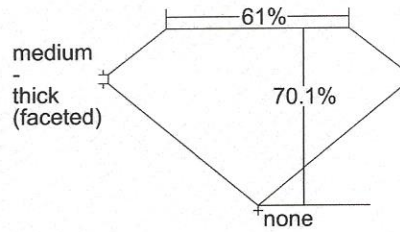

GIA®

GIA REPORT
1179268642

Verify this report at gia.edu

GIA DIAMOND GRADING REPORT

May 03, 2014

GIA Report Number 1179268642

Shape and Cutting Style Cushion Modified Brilliant

Measurements 7.02 x 6.45 x 4.52 mm

GRADING RESULTS

Carat Weight 1.70 carat

Color Grade H

Clarity Grade VS2

ADDITIONAL GRADING INFORMATION

Polish Excellent

Symmetry Very Good

Fluorescence Faint

Inscription(s): GIA 1179268642

Comments: Additional clouds are not shown.

Pinpoints are not shown.

www.gia.edu

PROPORTIONS

Profile not to actual proportions

CLARITY CHARACTERISTICS

KEY TO SYMBOLS*

- Crystal
- ◉ Indented Natural
- ☉ Cloud
- △ Natural
- ~ Feather
- ∖ Needle

* Red symbols denote internal characteristics (inclusions). Green or black symbols denote external characteristics (blemishes). Diagram is an approximate representation of the diamond, and symbols shown indicate type, position, and approximate size of clarity characteristics. All clarity characteristics may not be shown. Details of finish are not shown.