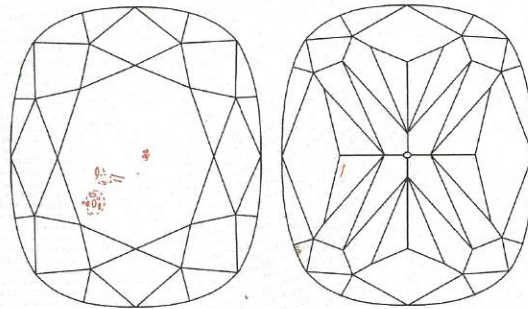

GIA®

GIA REPORT
1179268642

Verify this report at gia.edu

GIA DIAMOND GRADING REPORT

May 03, 2014

GIA Report Number 1179268642

Shape and Cutting Style Cushion Modified Brilliant

Measurements 7.02 x 6.45 x 4.52 mm

Inscription(s): GIA 1179268642

Comments: Additional clouds are not shown.

Pinpoints are not shown.

www.gia.edu

PROPORTIONS

Profile not to actual proportions

CLARITY CHARACTERISTICS

KEY TO SYMBOLS*

- Crystal
- ◉ Indented Natural
- ☉ Cloud
- △ Natural
- ~ Feather
- ∖ Needle

* Red symbols denote internal characteristics (inclusions). Green or black symbols denote external characteristics (blemishes). Diagram is an approximate representation of the diamond, and symbols shown indicate type, position, and approximate size of clarity characteristics. All clarity characteristics may not be shown. Details of finish are not shown.